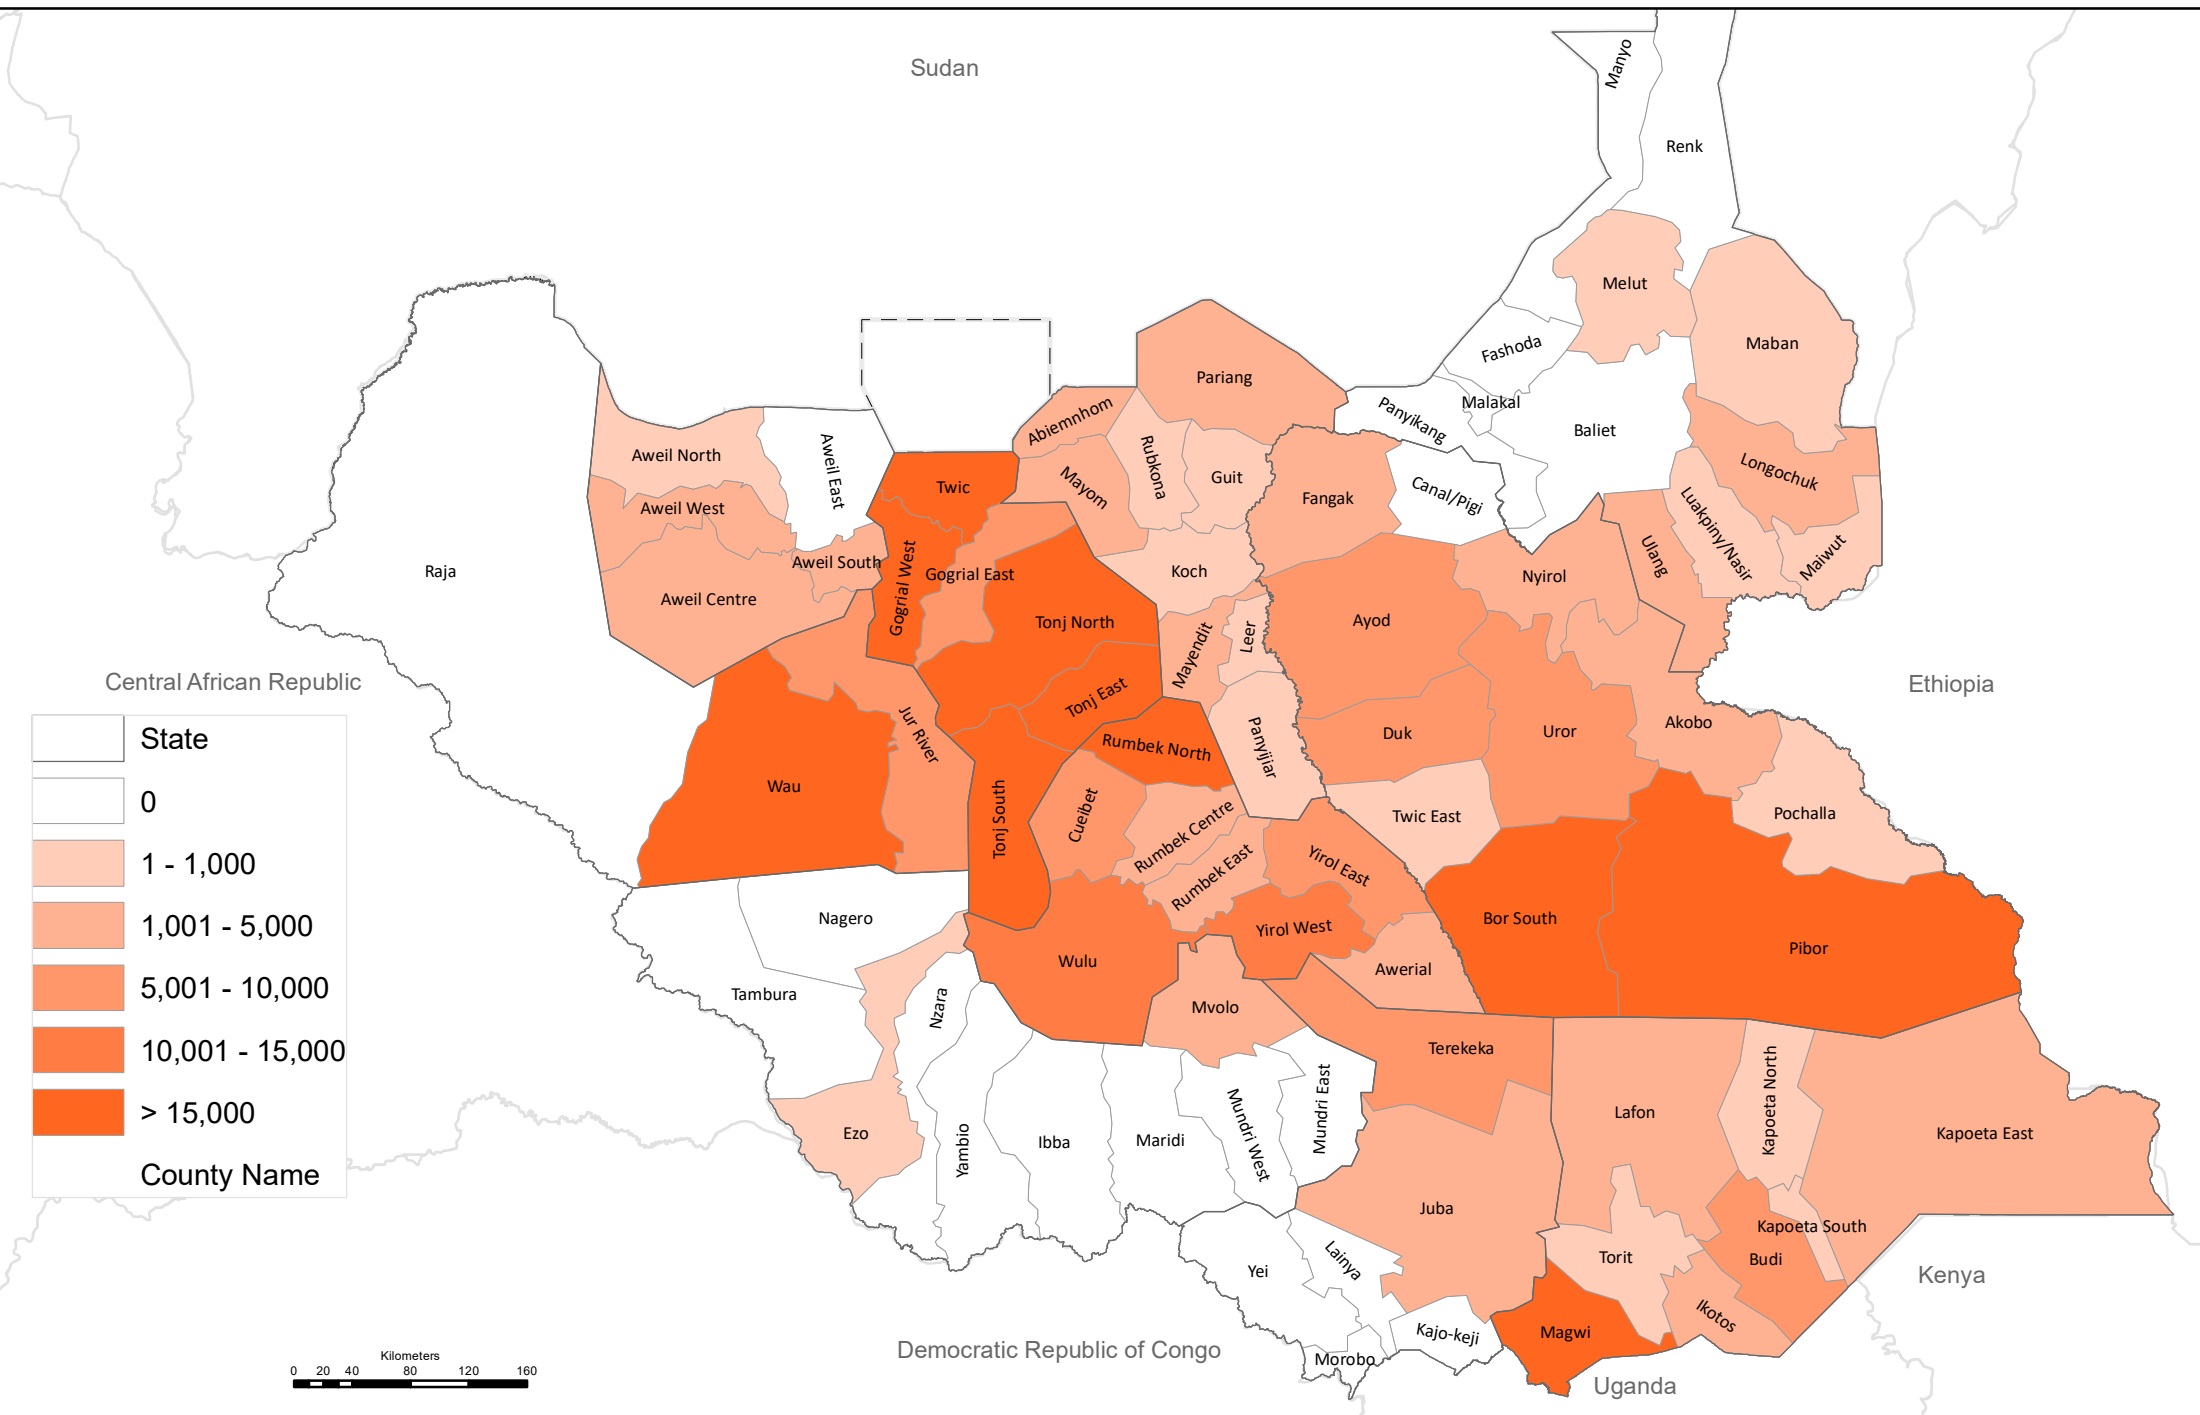

South Sudan

Mobility Tracking Round 10, December 2020

IDPs: Displaced due to Clashes 2014 to December 2020

N Disclaimer: This map is for illustration purposes only. Names and boundaries on this map do not imply official endorsement or acceptance by IOM.

State

0

1 - 1,000

1,001 - 5,000

5,001 - 10,000

10,001 - 15,000

> 15,000

County Name