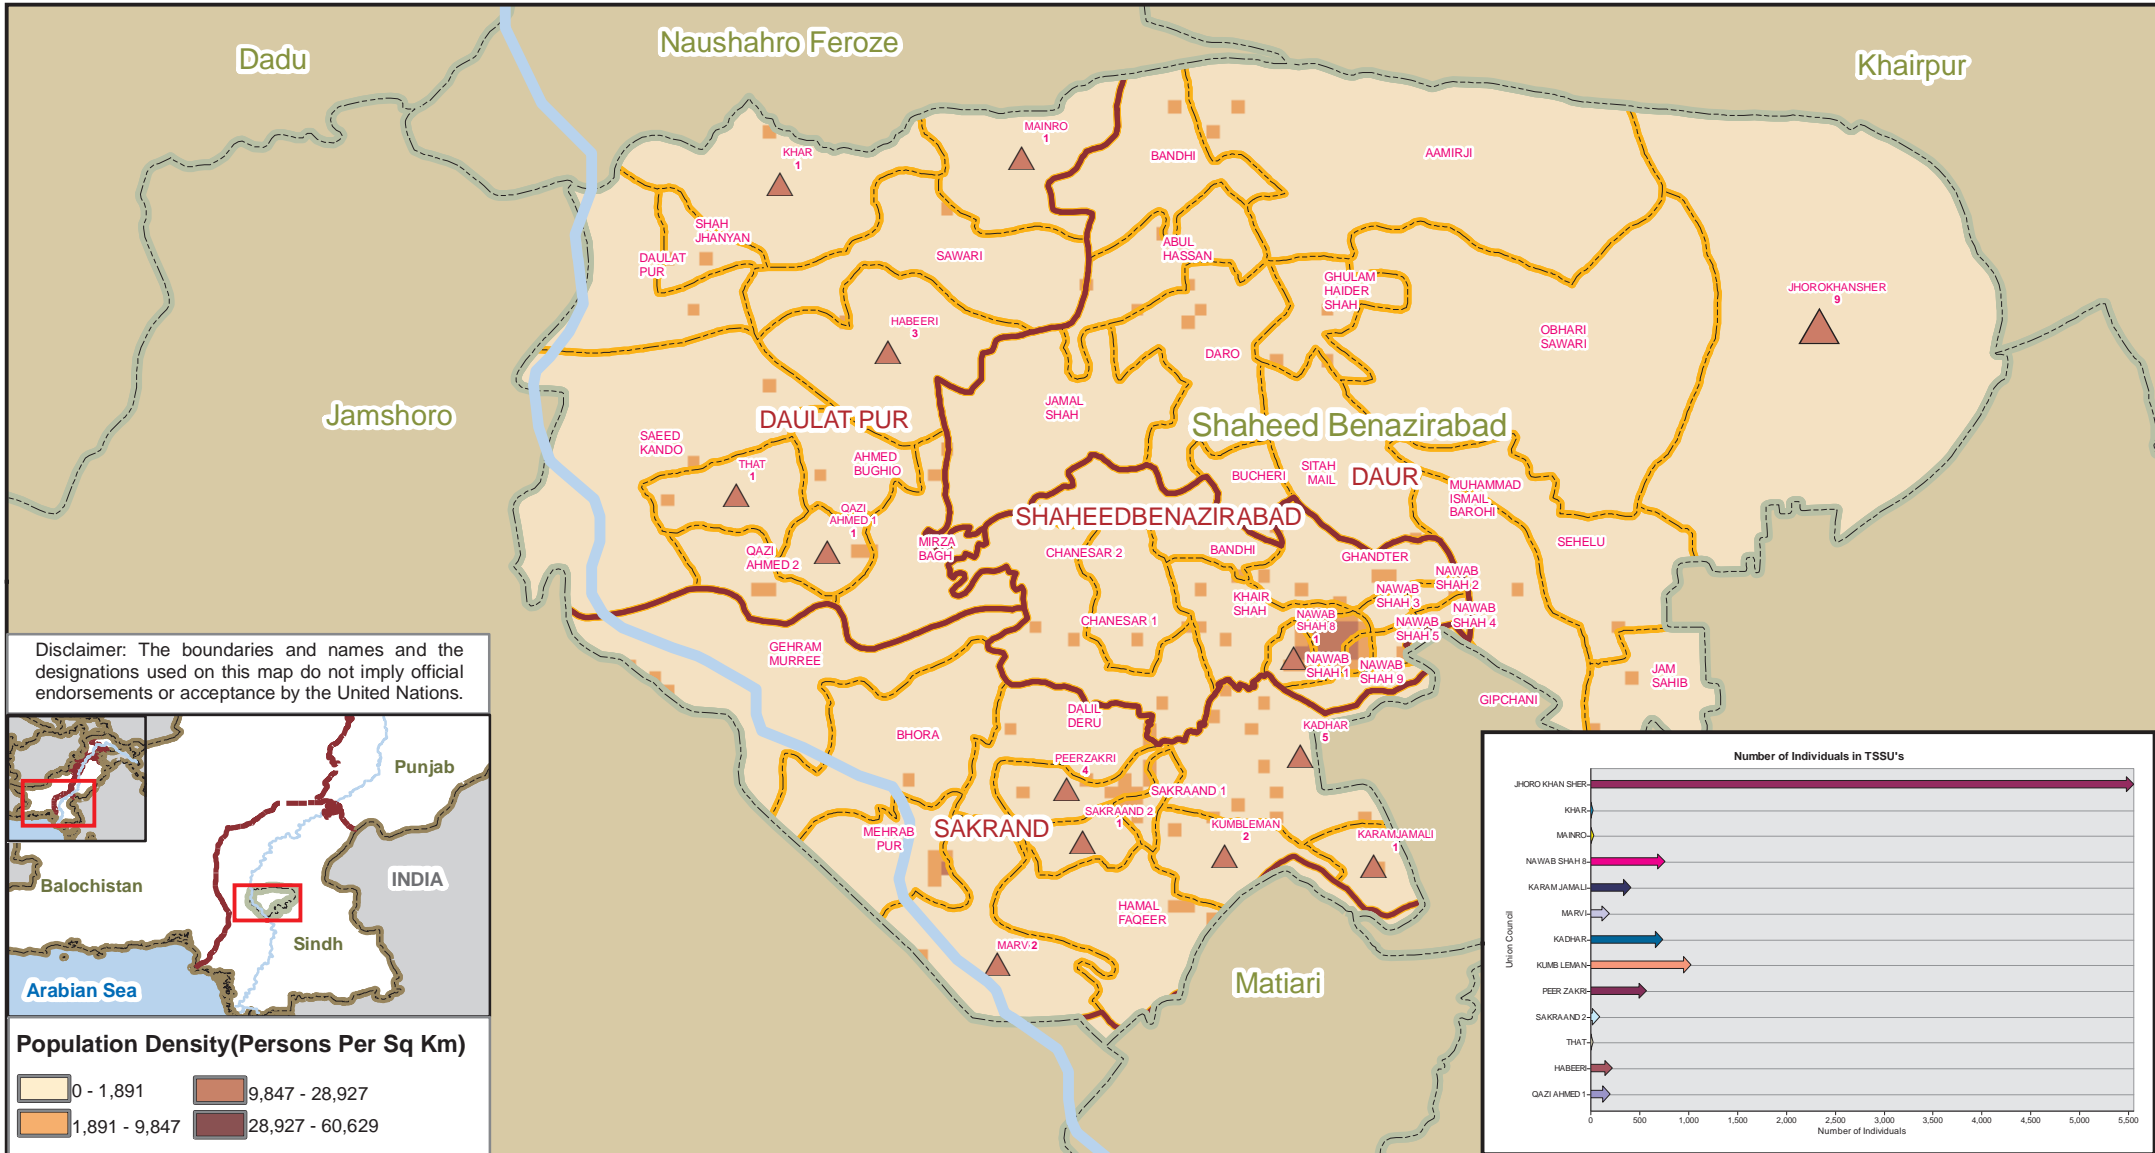

SHAHEED BENAZIRABAD DISTRICT TEMPORARY SETTLEMENTS as of 14th December

Disclaimer: The boundaries and names and the designations used on this map do not imply official endorsements or acceptance by the United Nations.

- Number Of Camps**
- 1-10
 - 10-20
 - 20-30
 - 30-40
- Administrative Limits**
- International Boundary
 - Province Boundary
 - District Boundary
 - Tehsil Boundary
 - UC Boundary

- Hydrography**
- River
 - Ocean

Date Created: 04-Jan-2012
 Coord. System/Datum: Geographic/WGS84
 Map Num: LogCluster_PAK_049D_A4
 Glide Num: n/a
maps@logcluster.org
www.logcluster.org/ops/pak09a
 Logistics Cluster, Islamabad - Pakistan

Data Sources: WFP, Logistics Cluster, GAUL, UNOCHA
 IDP Camps Data: IOM TSSU
 Union Council Data: WFP