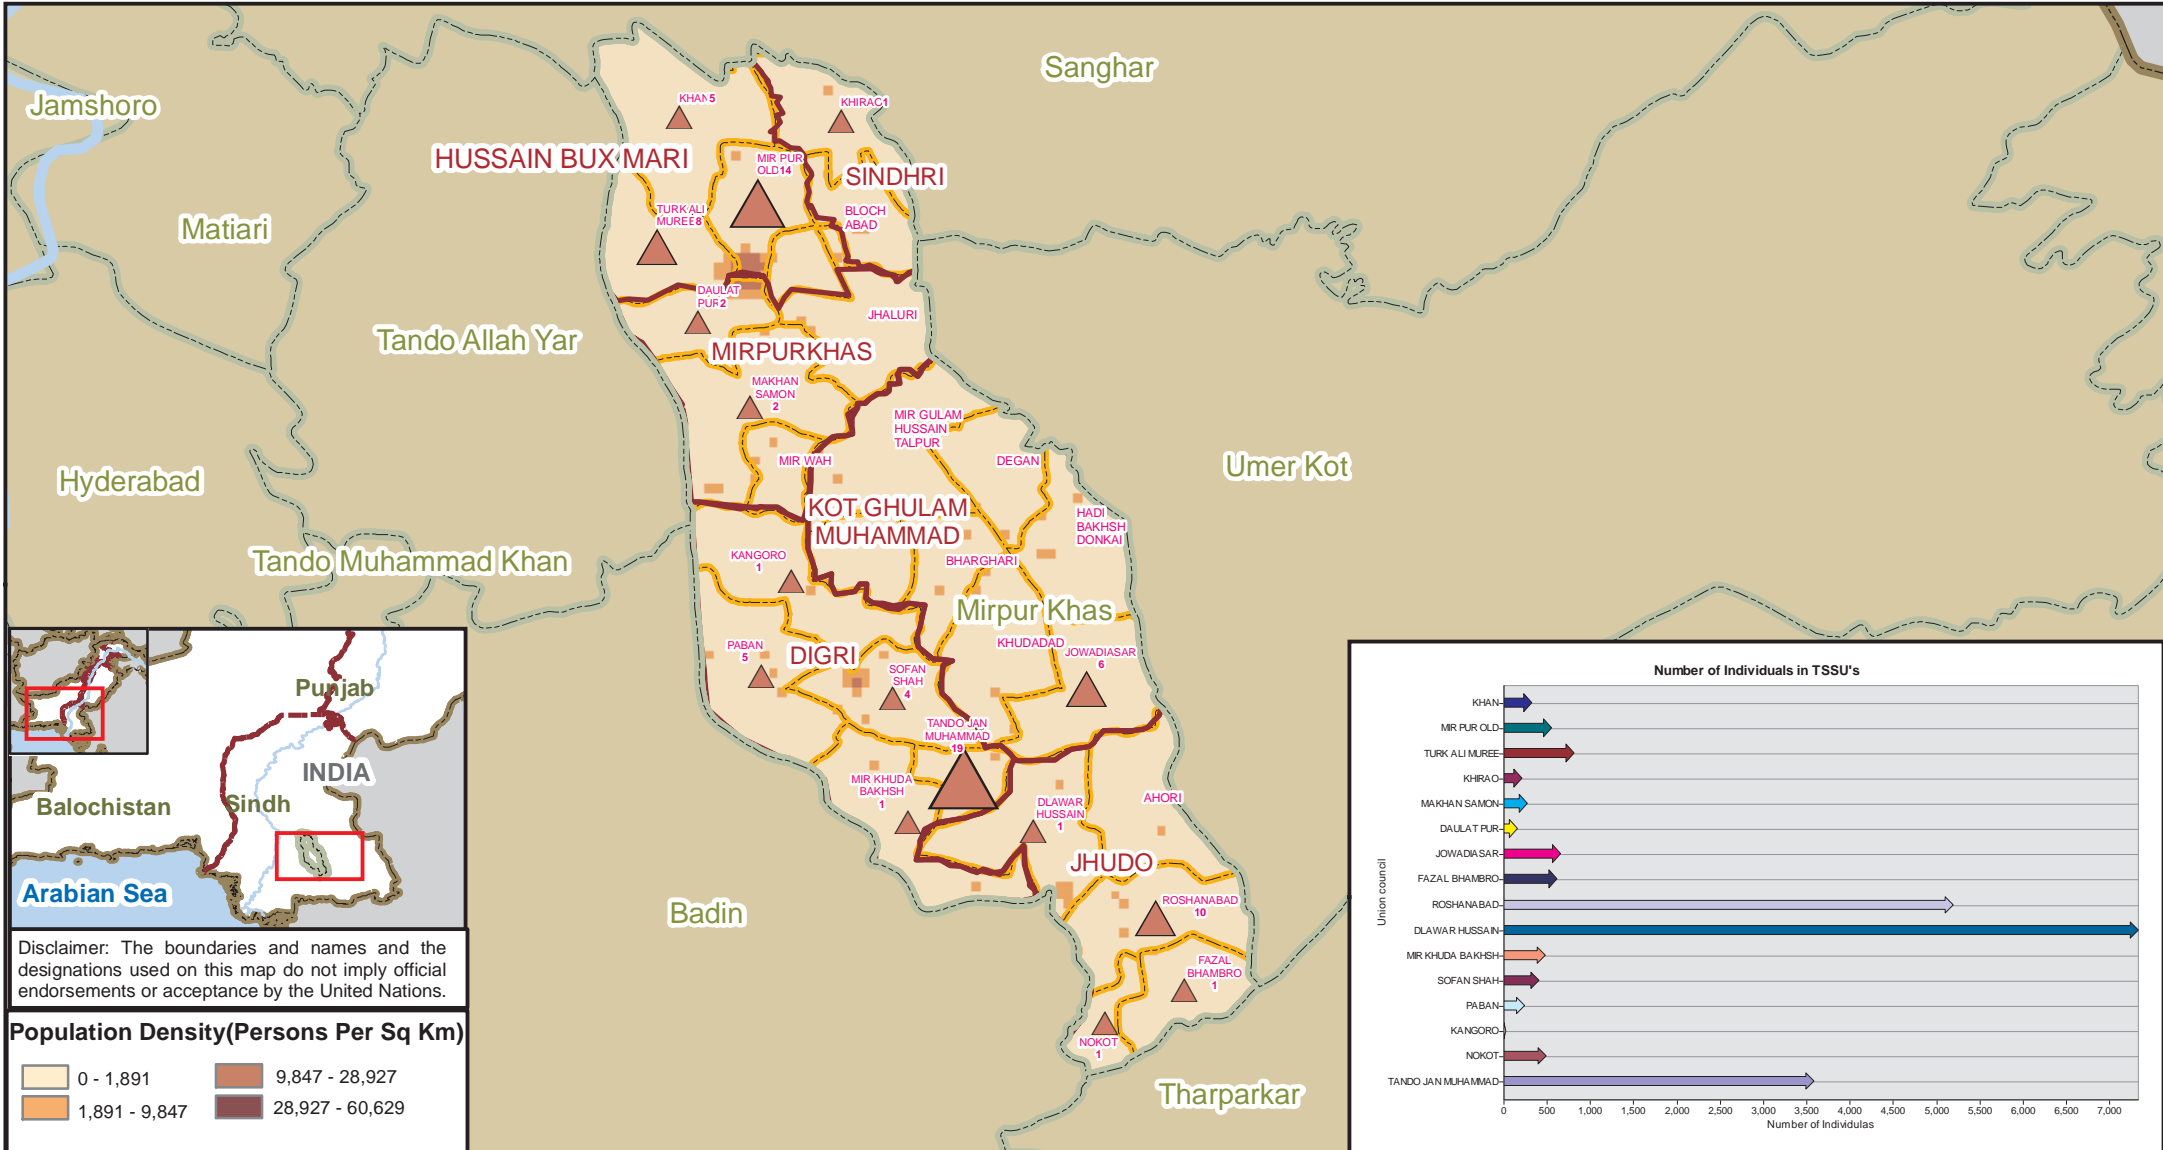

MIRPUR KHAS DISTRICT TEMPORARY SETTLEMENTS as of 14th December

Disclaimer: The boundaries and names and the designations used on this map do not imply official endorsements or acceptance by the United Nations.

Map created by Logistics Cluster

Date Created: 04-Jan-2012
 Coord. System/Datum: Geographic/WGS84
 Map Num: LogCluster_PAK_0490_A4
 Glide Num: n/a
 maps@logcluster.org
 www.logcluster.org/ops/pak09a
 Logistics Cluster, Islamabad - Pakistan
 Data Sources: WFP, Logistics Cluster, GAUL, UNOCHA
 IDP Camps Data: IOM TSSU
 Union Council Data: WFP