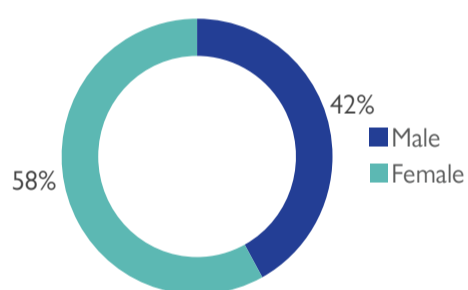

Nigeria's north-central and north-west zones are afflicted with a multidimensional crisis rooted in long-standing tensions between ethnic and religious groups and involves attacks by criminal groups and banditry/hirabah (such as kidnapping and grand larceny along major highways). During the past years, the crisis has accelerated because of the intensification of attacks and has resulted in widespread displacement across the region.

Between the 04th and 10th of April 2022, armed clashes and banditry have led to new waves of population displacement. Following these events, rapid assessments were conducted by DTM (Displacement Tracking Matrix) field staff to inform the humanitarian community and government partners, and enable targeted response. Flash reports utilise direct observation and a broad network of key informants to gather representative data and collect information on the number, profile and immediate needs of affected populations.

During the assessment period, the DTM identified an estimated 1,507 individuals who were affected by the attacks. A total of 1,478 individuals were displaced to neighbouring wards in the LGAs Wurno in Sokoto State and Kajuru in Kaduna State, while 20 individuals affected in Rafin Iwa ward in LGA Sabuwa in Katsina State are still within the attacked ward. A total of 22 casualties were reported, including 13 injuries and 9 fatalities.

GENDER (FIG. 1)

MOST NEEDED ASSISTANCE (FIG. 2)