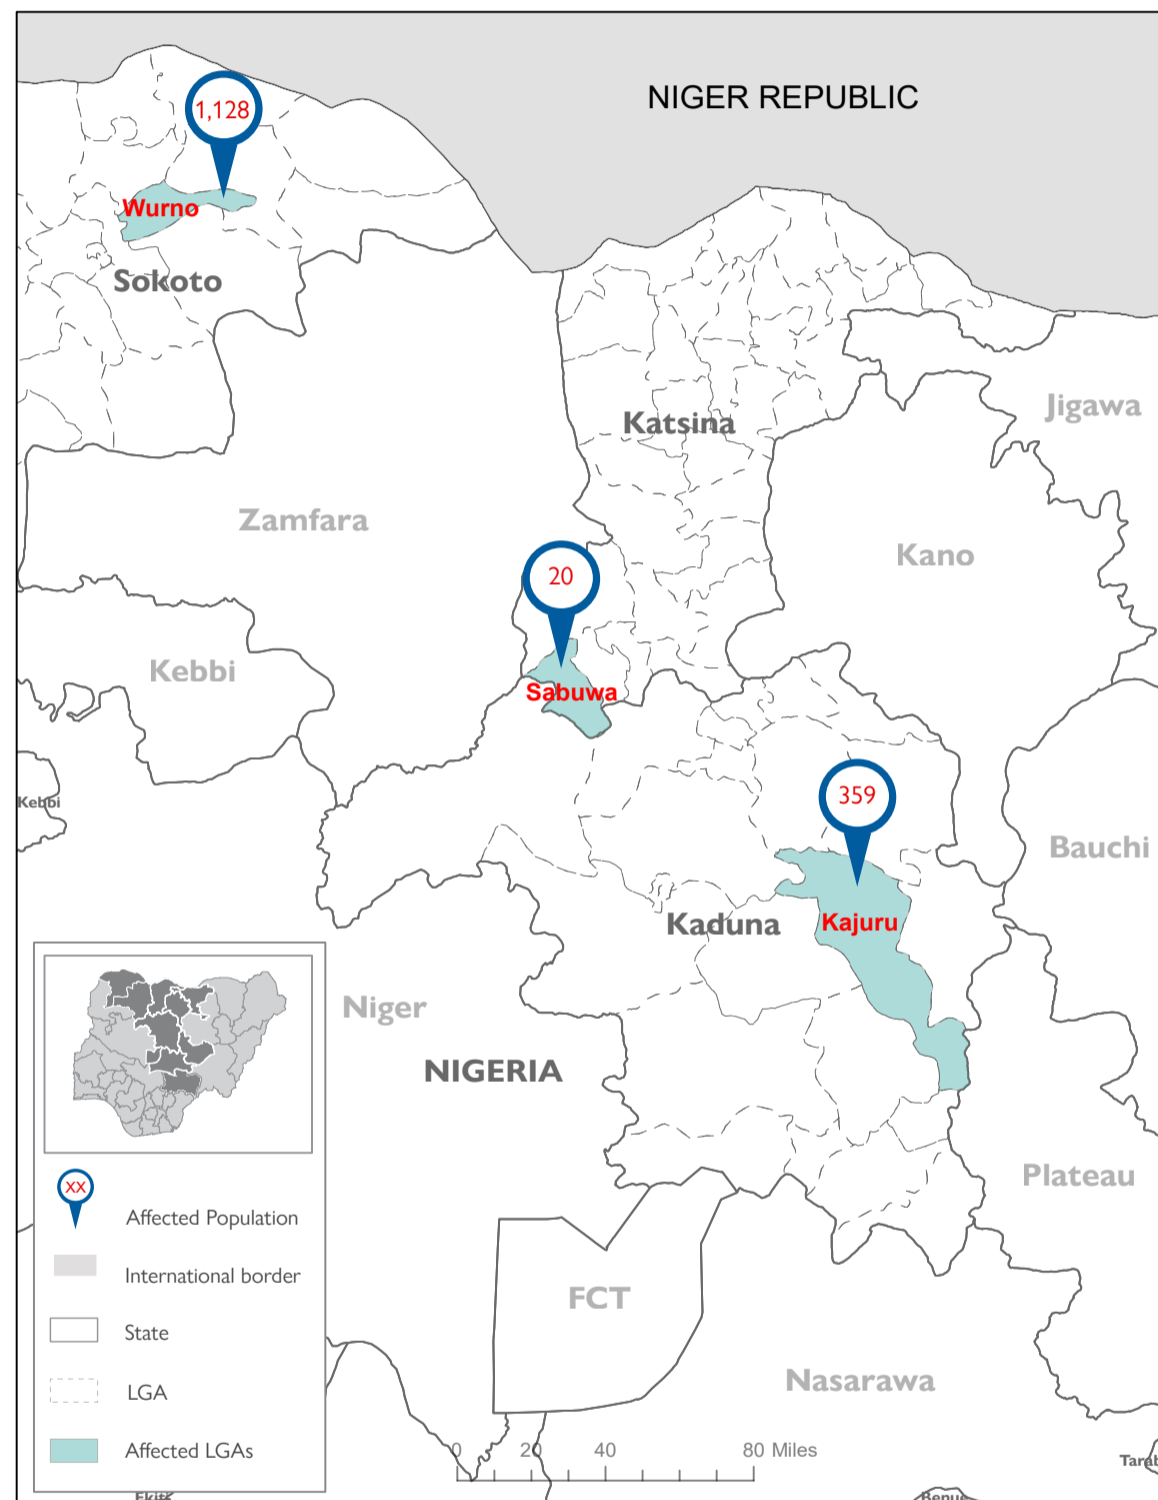

Affected Population:
1,507 Individuals

Damaged Shelters:
35

Casualties:
22

Movement Trigger:
Armed attacks

OVERVIEW

Nigeria's north-central and north-west zones are afflicted with a multidimensional crisis rooted in long-standing tensions between ethnic and religious groups and involves attacks by criminal groups and banditry/hirabah (such as kidnapping and grand larceny along major highways). During the past years, the crisis has accelerated because of the intensification of attacks and has resulted in widespread displacement across the region.

Between the 04th and 10th of April 2022, armed clashes and banditry have led to new waves of population displacement. Following these events, rapid assessments were conducted by DTM (Displacement Tracking Matrix) field staff to inform the humanitarian community and government partners, and enable targeted response. Flash reports utilise direct observation and a broad network of key informants to gather representative data and collect information on the number, profile and immediate needs of affected populations.

During the assessment period, the DTM identified an estimated 1,507 individuals who were affected by the attacks. A total of 1,478 individuals were displaced to neighbouring wards in the LGAs Wurno in Sokoto State and Kajuru in Kaduna State, while 20 individuals affected in Rafin Iwa ward in LGA Sabuwa in Katsina State are still within the attacked ward. A total of 22 casualties were reported, including 13 injuries and 9 fatalities.

GENDER (FIG. 1)

MOST NEEDED ASSISTANCE (FIG. 2)

AFFECTED LOCATIONS

The above map is for illustration purposes only. The depiction and use of boundaries, geographic names and related data shown are not warranted to be error-free nor do imply a judgment on the legal status of any territory, or any endorsement or acceptance of such boundaries by IOM.