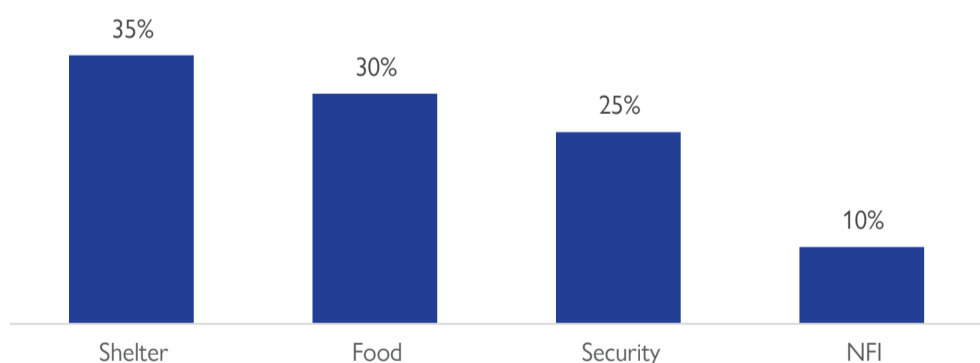

Affected Population:
1,507 Individuals

Damaged Shelters:
35

Casualties:
22

Movement Trigger:
Armed attacks

OVERVIEW

Nigeria's north-central and north-west zones are afflicted with a multidimensional crisis rooted in long-standing tensions between ethnic and religious groups and involves attacks by criminal groups and banditry/hirabah (such as kidnapping and grand larceny along major highways). During the past years, the crisis has accelerated because of the intensification of attacks and has resulted in widespread displacement across the region.

Between the 04th and 10th of April 2022, armed clashes and banditry have led to new waves of population displacement. Following these events, rapid assessments were conducted by DTM (Displacement Tracking Matrix) field staff to inform the humanitarian community and government partners, and enable targeted response. Flash reports utilise direct observation and a broad network of key informants to gather representative data and collect information on the number, profile and immediate needs of affected populations.

During the assessment period, the DTM identified an estimated 1,507 individuals who were affected by the attacks. A total of 1,478 individuals were displaced to neighbouring wards in the LGAs Wurno in Sokoto State and Kajuru in Kaduna State, while 20 individuals affected in Rafin Iwa ward in LGA Sabuwa in Katsina State are still within the attacked ward. A total of 22 casualties were reported, including 13 injuries and 9 fatalities.

GENDER (FIG. 1)

MOST NEEDED ASSISTANCE (FIG. 2)

AFFECTED LOCATIONS