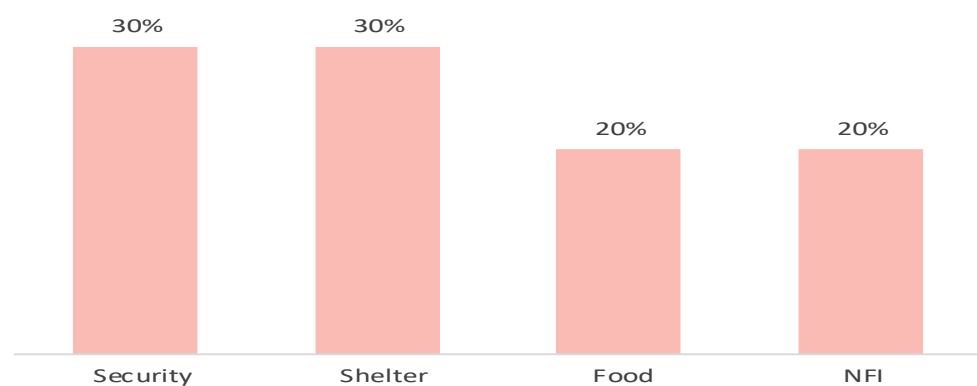

Affected Population:
2,866 Individuals

Damaged Shelters:
59

Casualties:
95

Movement Trigger:
Armed attacks

OVERVIEW

Nigeria's North Central and North West Zones are afflicted with a multidimensional crisis that is rooted in long-standing tensions between ethnic and religious groups and involves attacks by criminal groups and banditry/hirabah (such as kidnapping and grand larceny along major highways). The crisis has accelerated during the past years because of the intensification of attacks and has resulted in widespread displacement across the region.

Between 04 and 10 October 2021, armed clashes between herdsmen and farmers; and bandits and local communities have led to new waves of population displacement. Following these events, rapid assessments were conducted by DTM (Displacement Tracking Matrix) field staff with the purpose of informing the humanitarian community and government partners, and enable targeted response. Flash reports utilise direct observation and a broad network of key informants to gather representative data and collect information on the number, profile and immediate needs of affected populations.

During the assessment period, the DTM identified an estimated number of 2,866 individuals who were displaced to neighbouring wards. A total of 55 injuries and 59 casualties were reported in the LGAs Batsari in Katsina State, Isa in Sokoto, Maradun in Zamfara State and Guma in Benue State.

GENDER (FIG. 1)

MOST NEEDED ASSISTANCE (FIG. 2)

AFFECTED LOCATIONS

AFFECTED POPULATION (TABLE 1)