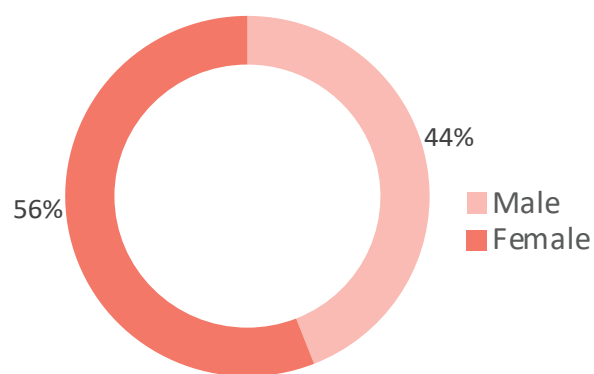

Damaged Shelters:
59

Casualties:
95

Movement Trigger:
Armed attacks

OVERVIEW

Nigeria's North Central and North West Zones are afflicted with a multidimensional crisis that is rooted in long-standing tensions between ethnic and religious groups and involves attacks by criminal groups and banditry/hirabah (such as kidnapping and grand larceny along major highways). The crisis has accelerated during the past years because of the intensification of attacks and has resulted in widespread displacement across the region.

Between 04 and 10 October 2021, armed clashes between herdsmen and farmers; and bandits and local communities have led to new waves of population displacement. Following these events, rapid assessments were conducted by DTM (Displacement Tracking Matrix) field staff with the purpose of informing the humanitarian community and government partners, and enable targeted response. Flash reports utilise direct observation and a broad network of key informants to gather representative data and collect information on the number, profile and immediate needs of affected populations.

During the assessment period, the DTM identified an estimated number of 2,866 individuals who were displaced to neighbouring wards. A total of 55 injuries and 59 casualties were reported in the LGAs Batsari in Katsina State, Isa in Sokoto, Maradun in Zamfara State and Guma in Benue State.

GENDER (FIG. 1)

MOST NEEDED ASSISTANCE (FIG. 2)