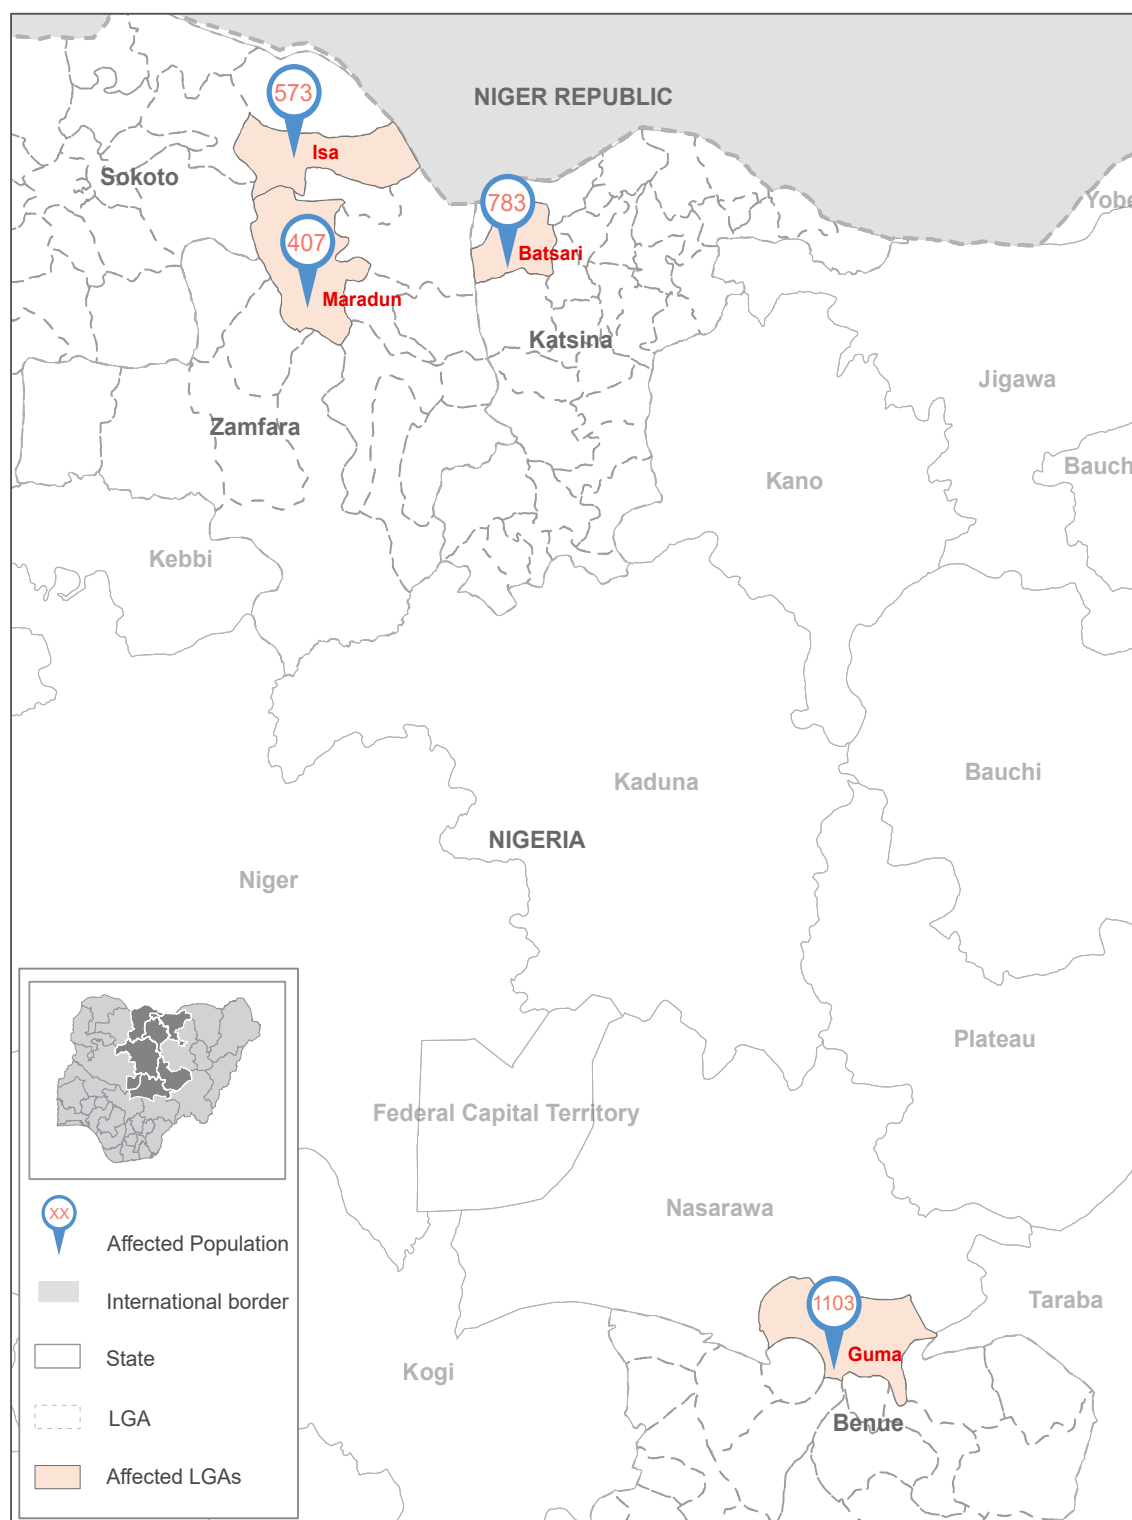

Affected Population:
2,866 Individuals

Damaged Shelters:
59

Casualties:
95

Movement Trigger:
Armed attacks

OVERVIEW

Nigeria's North Central and North West Zones are afflicted with a multidimensional crisis that is rooted in long-standing tensions between ethnic and religious groups and involves attacks by criminal groups and banditry/hirabah (such as kidnapping and grand larceny along major highways). The crisis has accelerated during the past years because of the intensification of attacks and has resulted in widespread displacement across the region.

Between 04 and 10 October 2021, armed clashes between herdsmen and farmers; and bandits and local communities have led to new waves of population displacement. Following these events, rapid assessments were conducted by DTM (Displacement Tracking Matrix) field staff with the purpose of informing the humanitarian community and government partners, and enable targeted response. Flash reports utilise direct observation and a broad network of key informants to gather representative data and collect information on the number, profile and immediate needs of affected populations.

During the assessment period, the DTM identified an estimated number of 2,866 individuals who were displaced to neighbouring wards. A total of 55 injuries and 59 casualties were reported in the LGAs Batsari in Katsina State, Isa in Sokoto, Maradun in Zamfara State and Guma in Benue State.

GENDER (FIG. 1)

MOST NEEDED ASSISTANCE (FIG. 2)

AFFECTED LOCATIONS

The map is for illustration purposes only. The depiction and use of boundaries, geographic names and related data shown are not warranted to be error free nor do they imply judgment on the legal status of any territory, or any endorsement or acceptance of such boundaries by IOM.