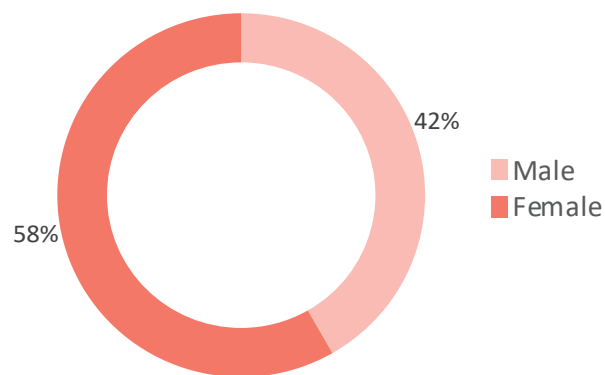

Damaged Shelters:
92

Casualties:
157

Movement Trigger:
Armed attacks

OVERVIEW

Nigeria's North Central and North West Zones are afflicted with a multidimensional crisis that is rooted in long-standing tensions between ethnic and religious groups and involves attacks by criminal groups and banditry/hirabah (such as kidnapping and grand larceny along major highways). The crisis has accelerated during the past years because of the intensification of attacks and has resulted in widespread displacement across the region.

Between 05 and 11 July 2021, armed clashes between herdsmen and farmers; and bandits and local communities have led to new waves of population displacement. Following these events, rapid assessments were conducted by DTM (Displacement Tracking Matrix) field staff with the purpose of informing the humanitarian community and government partners, and enable targeted response. Flash reports utilise direct observation and a broad network of key informants to gather representative data and collect information on the number, profile and immediate needs of affected populations.

The latest attacks affected 2,166 individuals including 70 injuries and 157 fatalities in Faskari, Batsari LGAs of Katsina state, Tsafe, Gummi, Bukkuyum and Zurmi LGAs of Zamfara State and Zango Kataf LGA of Kaduna state. The attacks caused people to flee to neighbouring localities.

GENDER (FIG. 1)