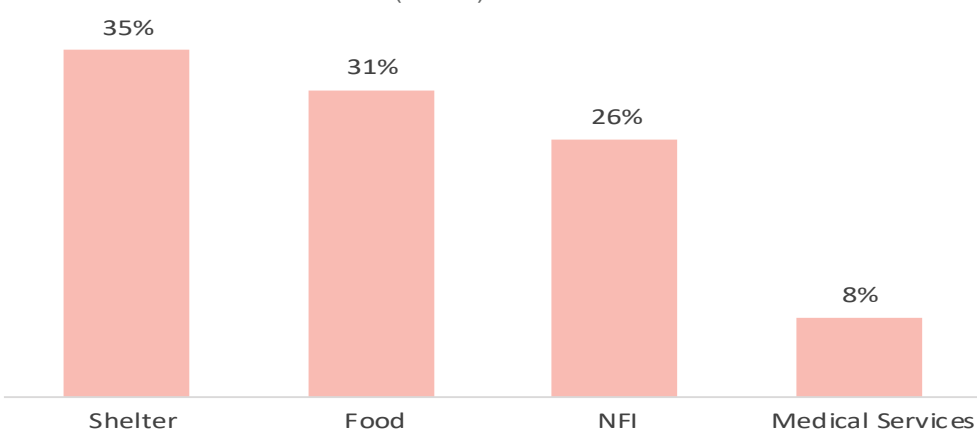

MOST NEEDED ASSISTANCE (FIG. 2)