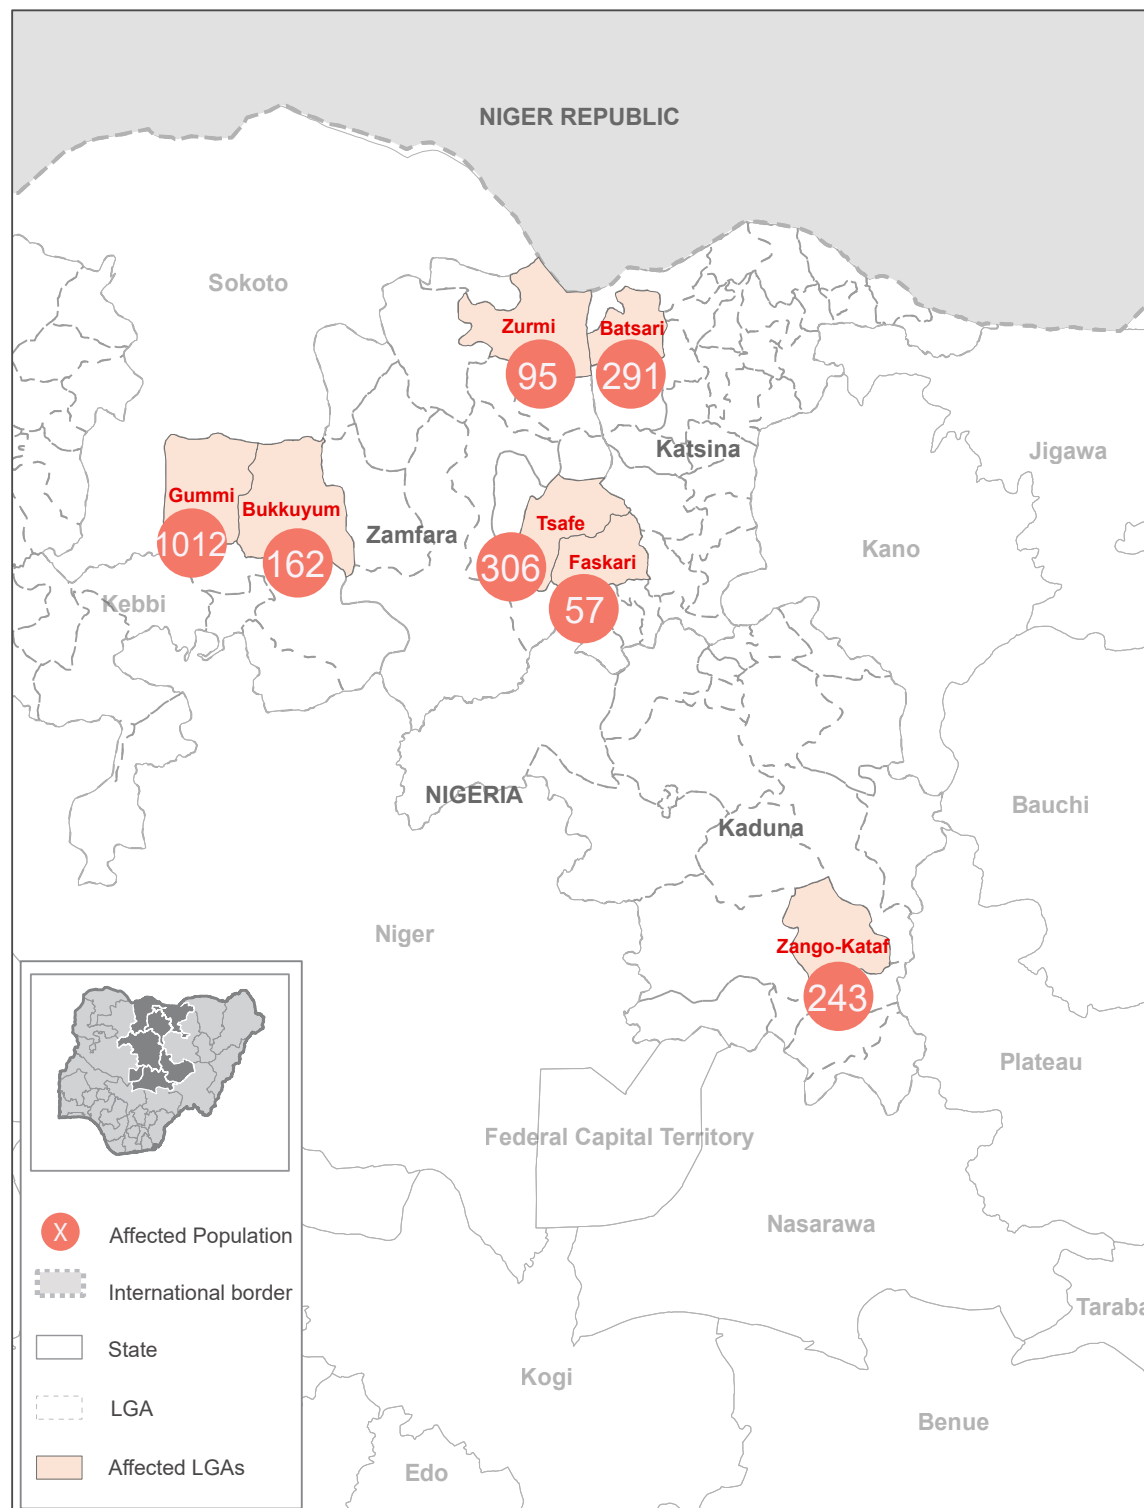

Affected Population:
2,166 Individuals

Damaged Shelters:
92

Casualties:
157

Movement Trigger:
Armed attacks

OVERVIEW

Nigeria's North Central and North West Zones are afflicted with a multidimensional crisis that is rooted in long-standing tensions between ethnic and religious groups and involves attacks by criminal groups and banditry/hirabah (such as kidnapping and grand larceny along major highways). The crisis has accelerated during the past years because of the intensification of attacks and has resulted in widespread displacement across the region.

Between 05 and 11 July 2021, armed clashes between herdsmen and farmers; and bandits and local communities have led to new waves of population displacement. Following these events, rapid assessments were conducted by DTM (Displacement Tracking Matrix) field staff with the purpose of informing the humanitarian community and government partners, and enable targeted response. Flash reports utilise direct observation and a broad network of key informants to gather representative data and collect information on the number, profile and immediate needs of affected populations.

The latest attacks affected 2,166 individuals including 70 injuries and 157 fatalities in Faskari, Batsari LGAs of Katsina state, Tsafe, Gummi, Bukkuyum and Zurmi LGAs of Zamfara State and Zango Kataf LGA of Kaduna state. The attacks caused people to flee to neighbouring localities.

GENDER (FIG. 1)

MOST NEEDED ASSISTANCE (FIG. 2)

AFFECTED LOCATIONS

The map is for illustration purposes only. The depiction and use of boundaries, geographic names and related data shown are not warranted to be error free nor do they imply judgment on the legal status of any territory, or any endorsement or acceptance of such boundaries by IOM.