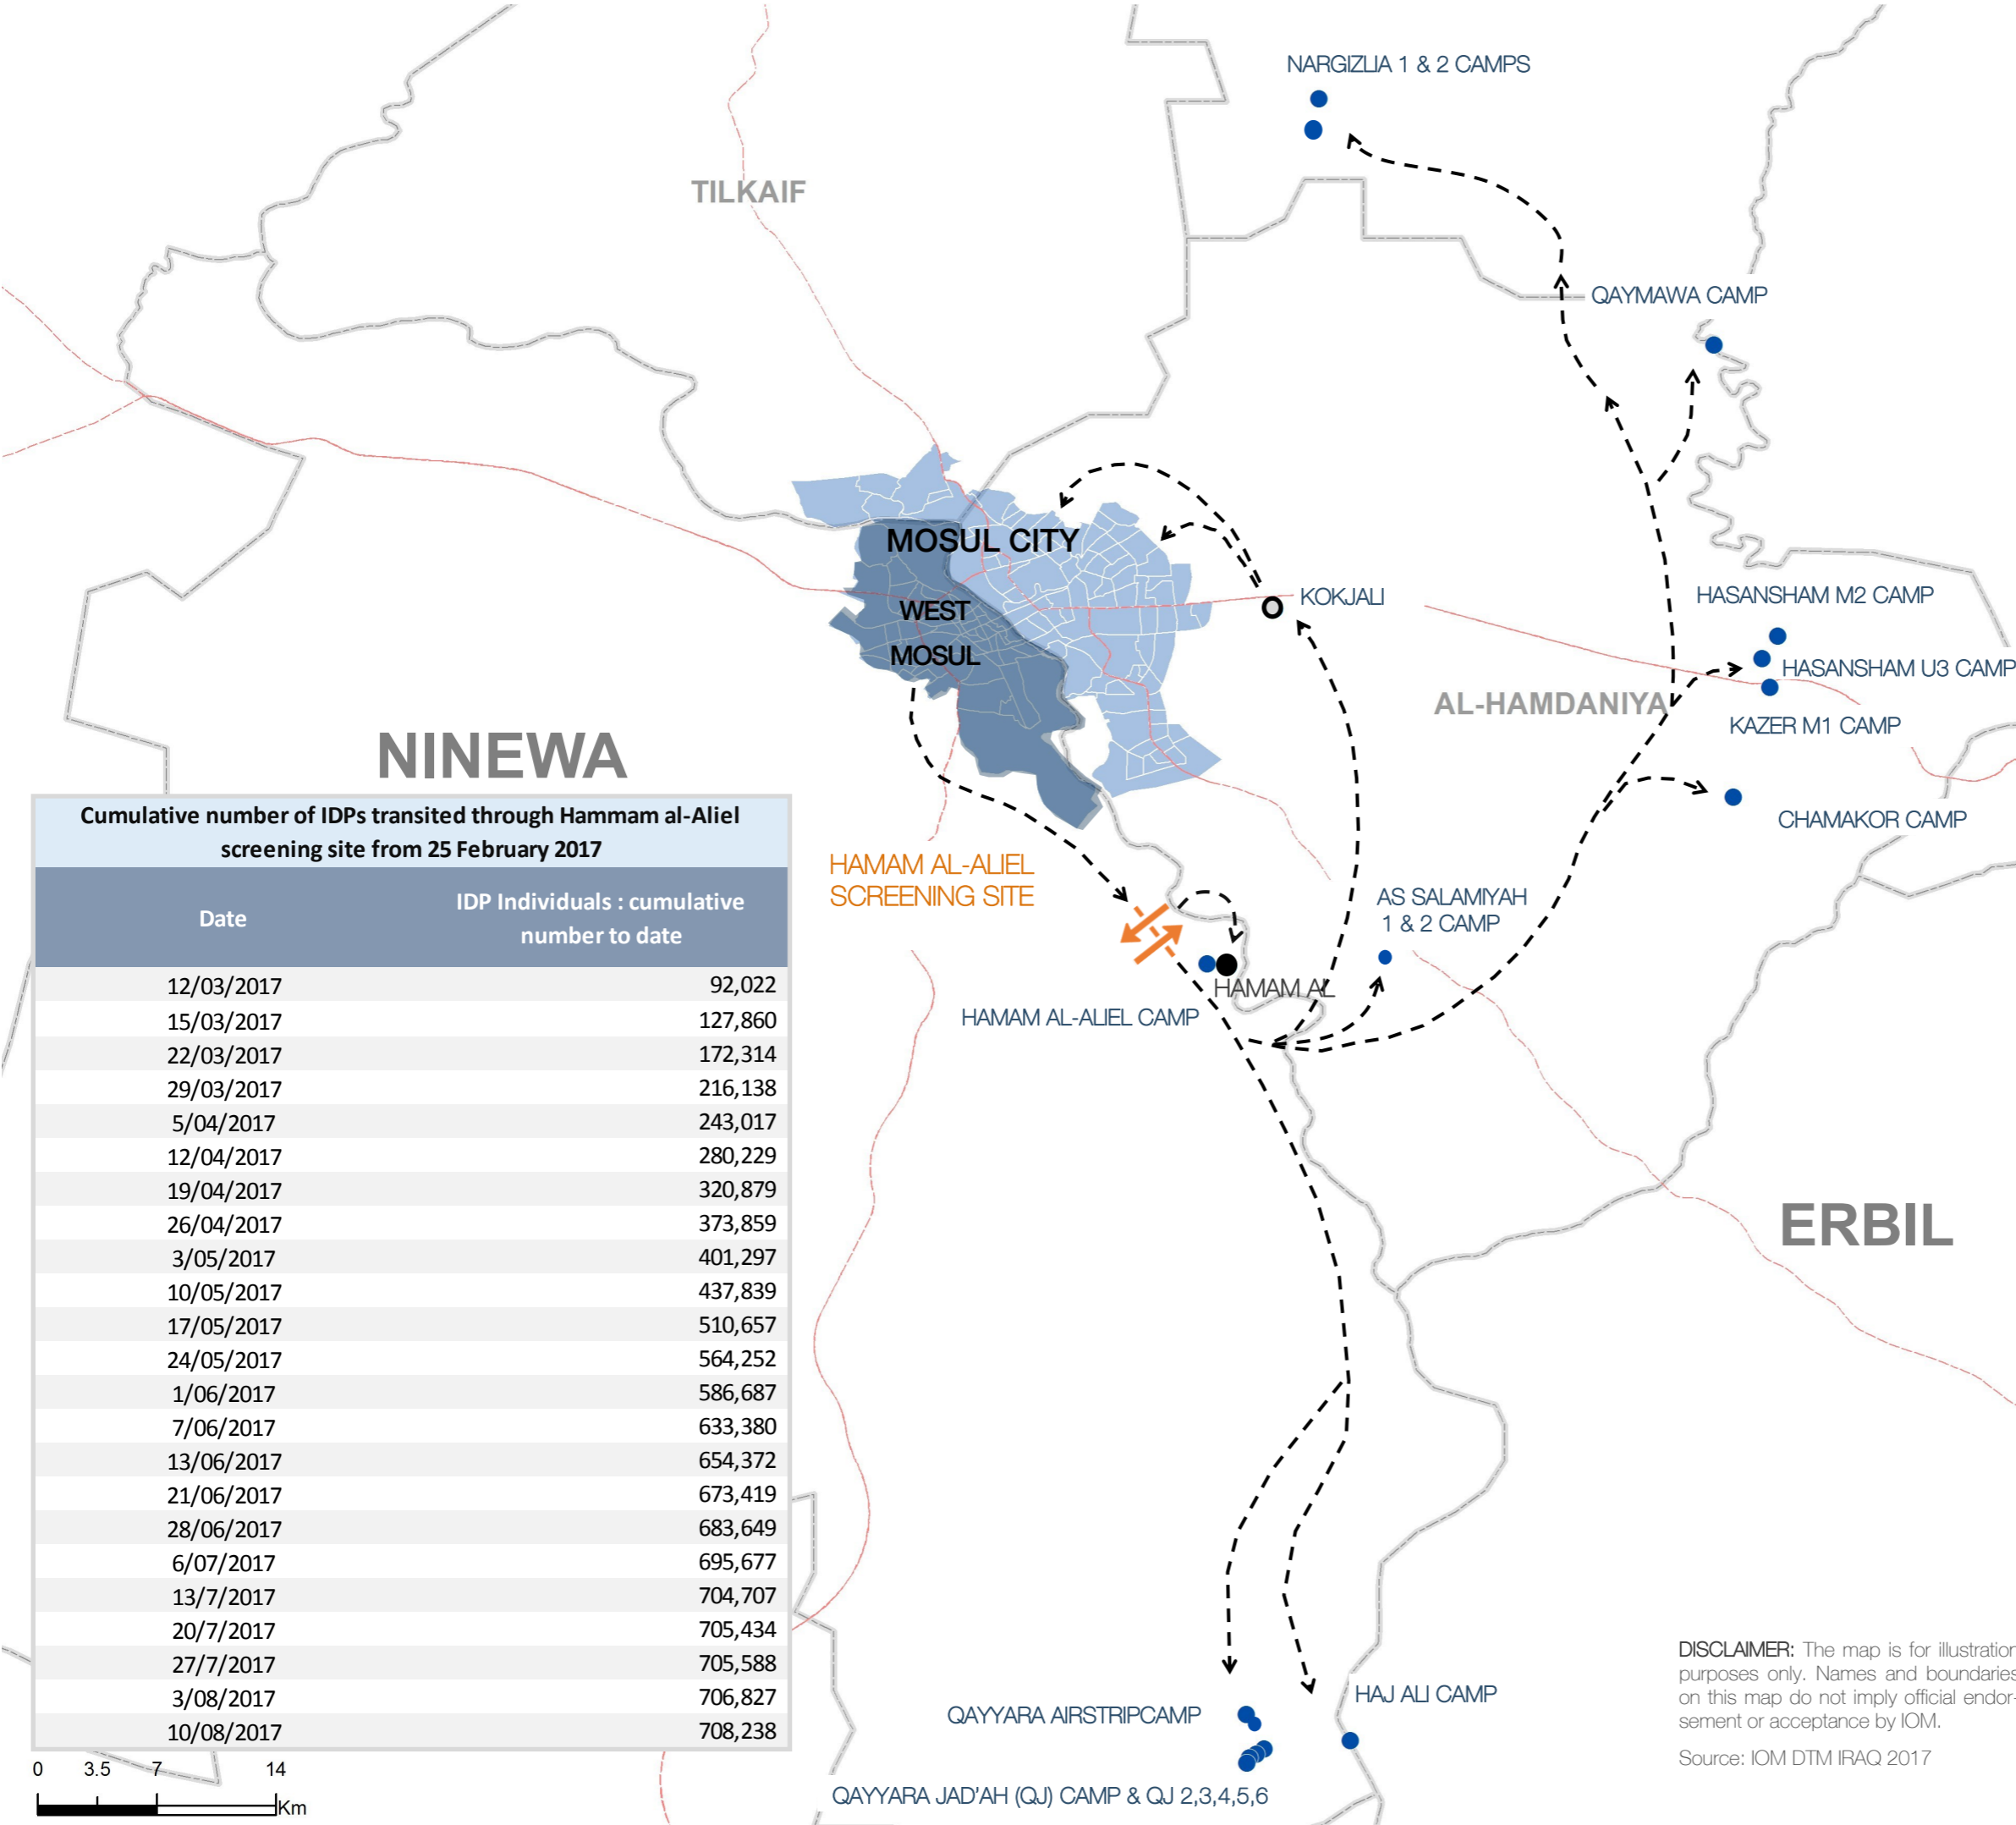

## DTM WEST MOSUL DISPLACEMENT OVERVIEW

10.08.2017

IOM Iraq DTM has been monitoring displacement and return movements to and from the city of Mosul since military operations started on 17 October 2016. The operations to retake west Mosul city started on 19 February and displacement was recorded as of 25 February.

Military operations in west Mosul led to the displacement of thousands of individuals to camps and out-of-camp locations, which are continuously being identified and monitored, when accessible, by the DTM team. As DTM strives to expand its coverage and real time reporting, different mechanisms to monitor displacement and triangulate figures have been put in place, including using flow-monitoring information through Hammam Al-Aliel screening site.

In order to further support the activities of humanitarian actors and contribute to understanding the highly fluid displacement dynamics taking place in Ninewa governorate, the DTM is now weekly releasing the figures of IDPs who transit through Hammam al-Aliel screening site—from the beginning of west Mosul operations.

Please note that DTM Flow Monitoring figures and DTM Mosul Portal are two different tools that should be used independently from one another:

- The flow monitoring figures provide an indication of the cumulative number of IDPs displaced from west Mosul. They do not reflect the current number of IDPs from west Mosul who are still displaced, as some might have returned;
- The DTM Mosul Portal only reports the figures of IDPs and returnees whose location has been checked and verified. For this reason, not all IDPs from west Mosul are recorded in the DTM Mosul portal dataset yet.