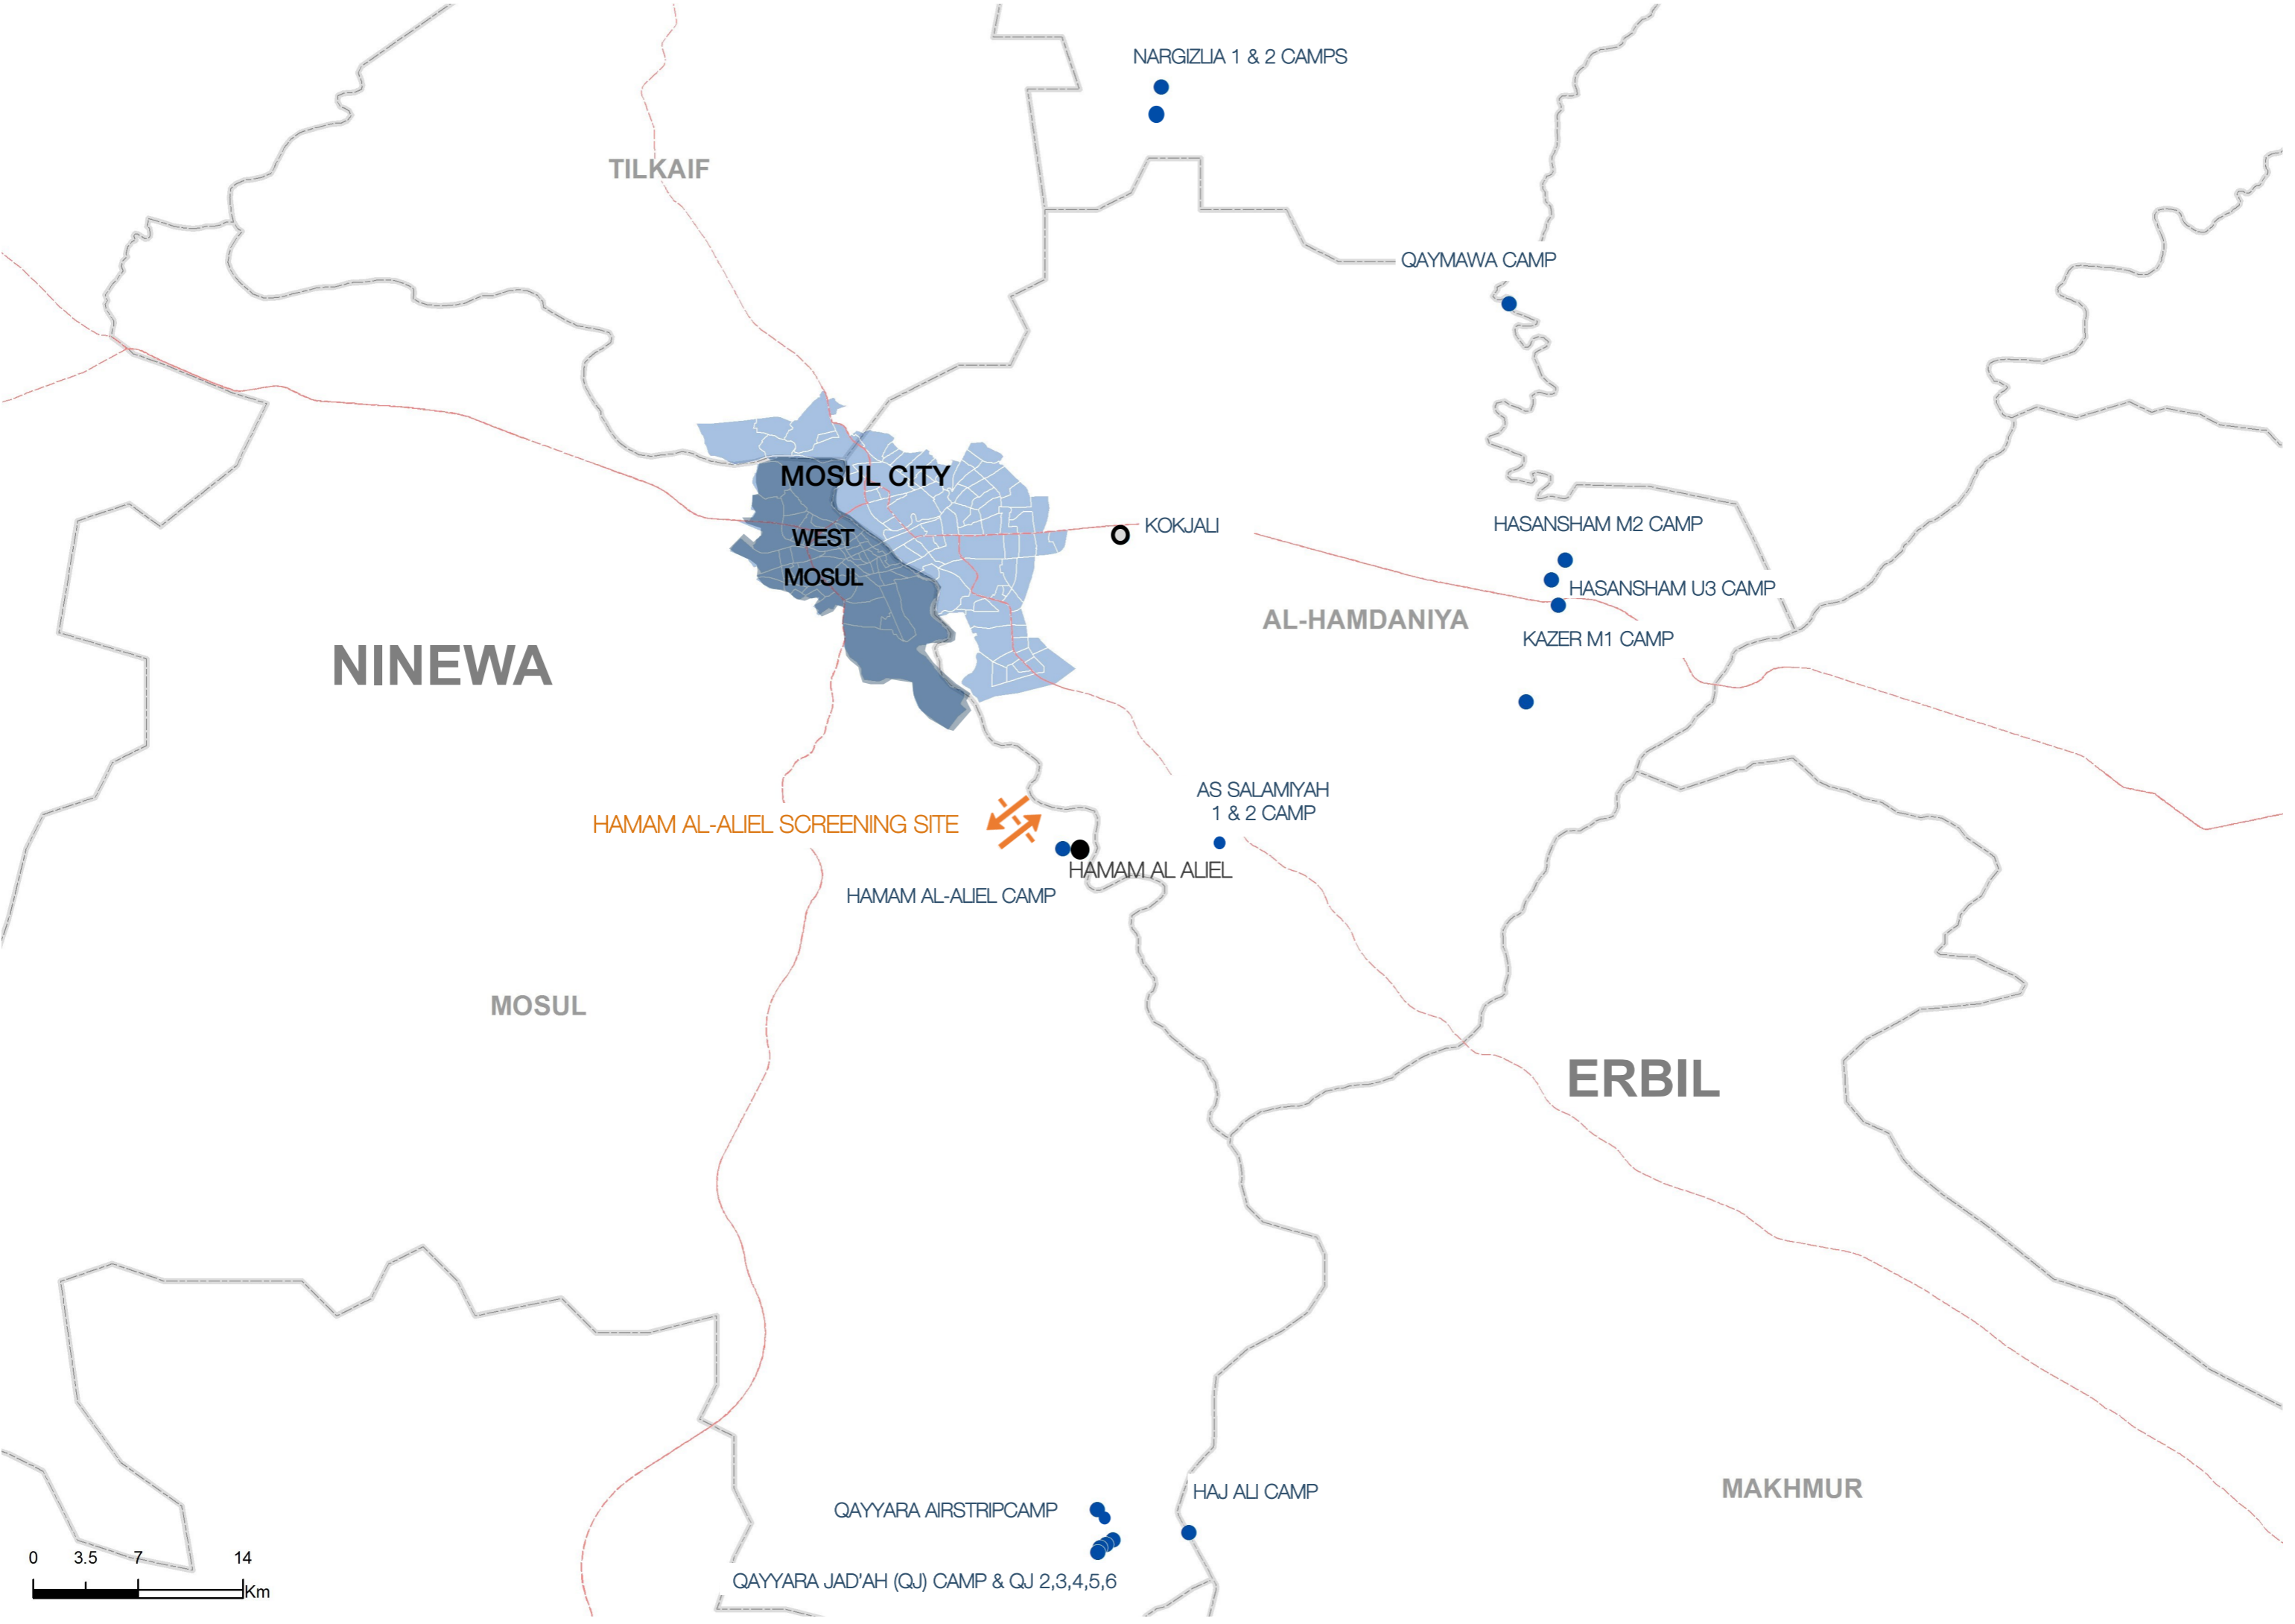

## DTM WEST MOSUL DISPLACEMENT OVERVIEW

10.08.2017

IOM Iraq DTM has been monitoring displacement and return movements to and from the city of Mosul since military operations started on 17 October 2016. The operations to retake west Mosul city started on 19 February and displacement was recorded as of 25 February.

Military operations in west Mosul led to the displacement of thousands of individuals to camps and out-of-camp locations, which are continuously being identified and monitored, when accessible, by the DTM team. As DTM strives to expand its coverage and real time reporting, different mechanisms to monitor displacement and triangulate figures have been put in place, including using flow-monitoring information through Hammam Al-Aliel screening site.

In order to further support the activities of humanitarian actors and contribute to understanding the highly fluid displacement dynamics taking place in Ninewa governorate, the DTM is now weekly releasing the figures of IDPs who transit through Hammam al-Aliel screening site—from the beginning of west Mosul operations.

DISCLAIMER: The map is for illustration purposes only. Names and boundaries on this map do not imply official endorsement or acceptance by IOM.

Source: IOM DTM IRAQ 2017

**NINEWA**

**MOSUL**

**ERBIL**

**MAKHMUR**