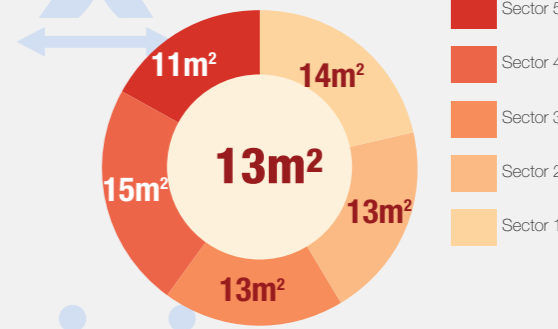

**Overview**

Internally Displaced Persons (IDPs) have been sheltering at the Bentiu protection of civilian site (PoC) since December 2013. There are currently 119,139 IDPs seeking protection in the site. Humanitarian partners and UNMISS are working with the communities to improve the living conditions in the site.

**Population Heat Map for Bentiu PoC**

Population per Sector

SqM per Person

Population <5 and ≥5 years

Population living in communal shelters and tents

Male and Female Population breakdown

PoC Structures\*

**Population trend Dec 2015 - May 2017**