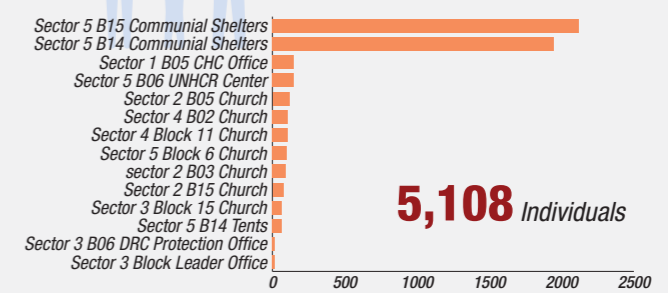

**Overview**

Internally Displaced Persons (IDPs) have been sheltering at the Bentiu protection of civilian site (PoC) since December 2013. There are currently 119,139 IDPs seeking protection in the site. Humanitarian partners and UNMISS are working with the communities to improve the living conditions in the site.

**Population Heat Map for Bentiu PoC**

Population per Sector

SqM per Person

Population <5 and ≥5 years

Population living in communal shelters and tents

Male and Female Population breakdown

PoC Structures\*

**Population trend Dec 2015 - May 2017**