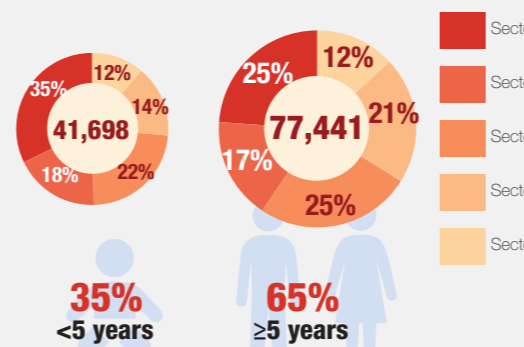

**Overview**

Internally Displaced Persons (IDPs) have been sheltering at the Bentiu protection of civilian site (PoC) since December 2013. There are currently 119,139 IDPs seeking protection in the site. Humanitarian partners and UNMISS are working with the communities to improve the living conditions in the site.

**Population Heat Map for Bentiu PoC**

Population per Sector

SqM per Person

Population <5 and ≥5 years

Population living in communal shelters and tents

Male and Female Population breakdown

PoC Structures\*

**Population trend Dec 2015 - May 2017**