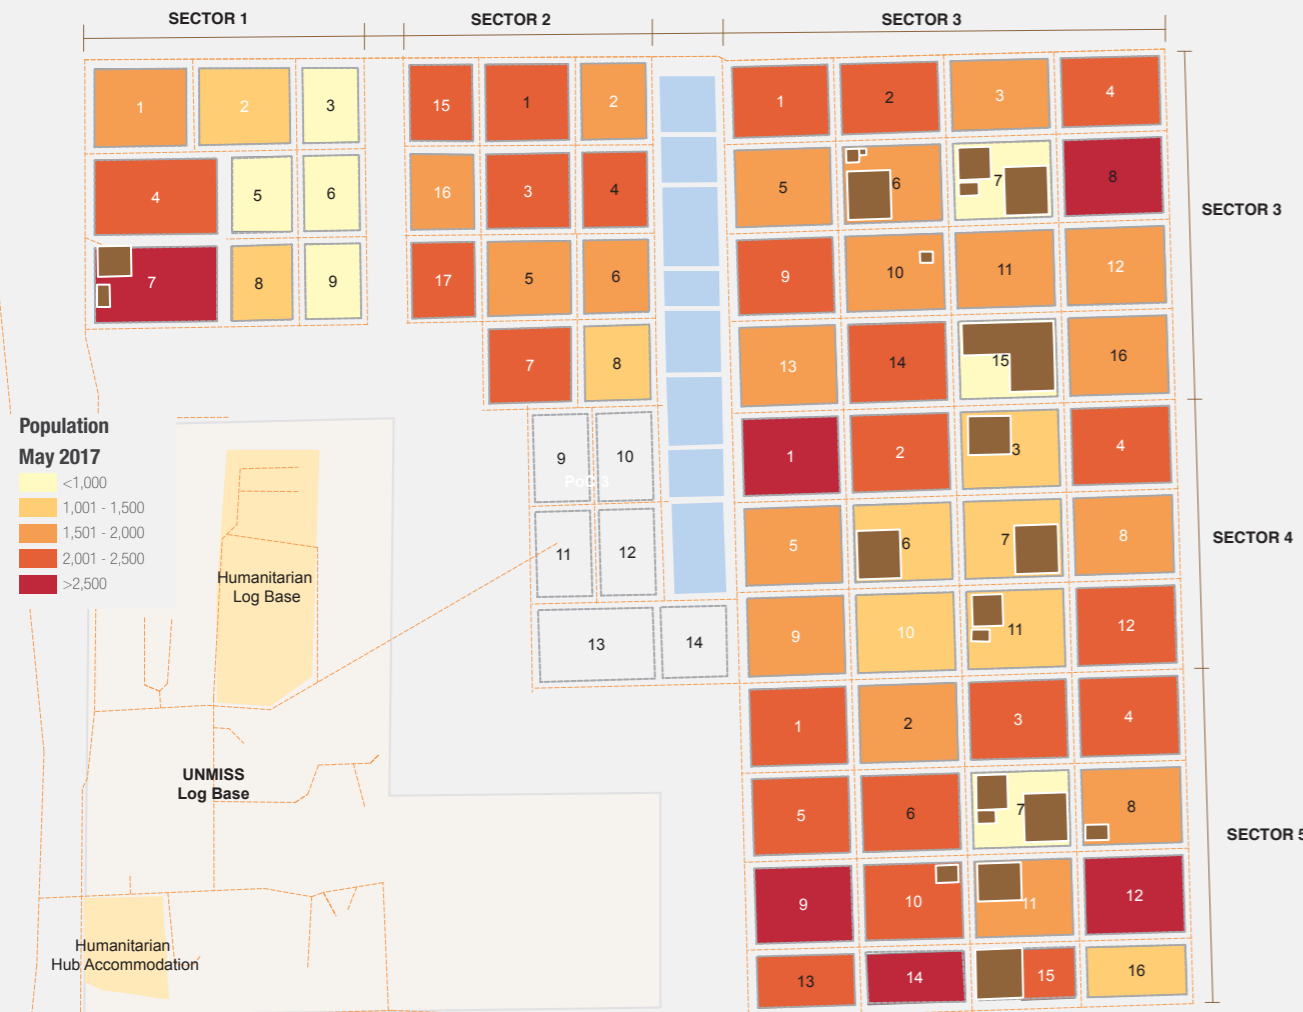

**Overview**

Internally Displaced Persons (IDPs) have been sheltering at the Bentiu protection of civilian site (PoC) since December 2013. There are currently 119,139 IDPs seeking protection in the site. Humanitarian partners and UNMISS are working with the communities to improve the living conditions in the site.

**Population Heat Map for Bentiu PoC**

Population per Sector

SqM per Person

Population <5 and ≥5 years

Population living in communal shelters and tents

Male and Female Population breakdown

PoC Structures\*

**Population trend Dec 2015 - May 2017**