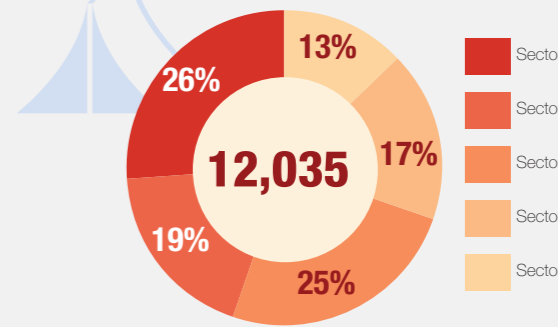

**Overview**

Internally Displaced Persons (IDPs) have been sheltering at the Bentiu protection of civilian site (PoC) since December 2013. There are currently 119,139 IDPs seeking protection in the site. Humanitarian partners and UNMISS are working with the communities to improve the living conditions in the site.

**Population Heat Map for Bentiu PoC**

Population per Sector

SqM per Person

Population <5 and ≥5 years

Population living in communal shelters and tents

Male and Female Population breakdown

PoC Structures\*

**Population trend Dec 2015 - May 2017**