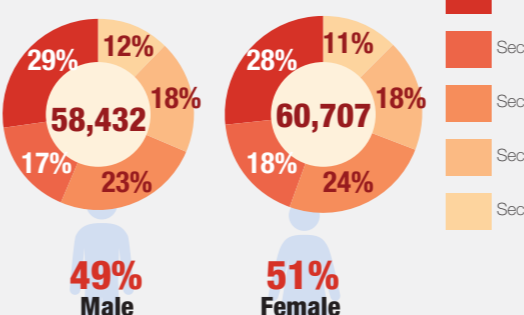

**Overview**

Internally Displaced Persons (IDPs) have been sheltering at the Bentiu protection of civilian site (PoC) since December 2013. There are currently 119,139 IDPs seeking protection in the site. Humanitarian partners and UNMISS are working with the communities to improve the living conditions in the site.

**Population Heat Map for Bentiu PoC**

Population per Sector

SqM per Person

Population <5 and ≥5 years

Population living in communal shelters and tents

Male and Female Population breakdown

PoC Structures\*

**Population trend Dec 2015 - May 2017**