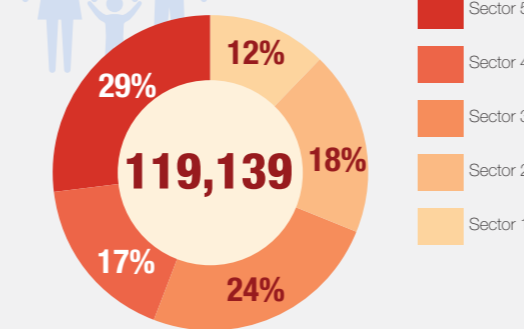

**Overview**

Internally Displaced Persons (IDPs) have been sheltering at the Bentiu protection of civilian site (PoC) since December 2013. There are currently 119,139 IDPs seeking protection in the site. Humanitarian partners and UNMISS are working with the communities to improve the living conditions in the site.

Supported by

Funded by European Union Humanitarian Aid

Schweizerische Eidgenossenschaft  
Confédération suisse  
Confederazione Svizzera  
Confederaziun svizra

**UKaid**  
from the British people

**USAID**  
FROM THE AMERICAN PEOPLE

**Population Heat Map for Bentiu PoC**

Population per Sector

SqM per Person

Population <5 and ≥5 years

Population living in communal shelters and tents

Male and Female Population breakdown

PoC Structures\*

**Population trend Dec 2015 - May 2017**