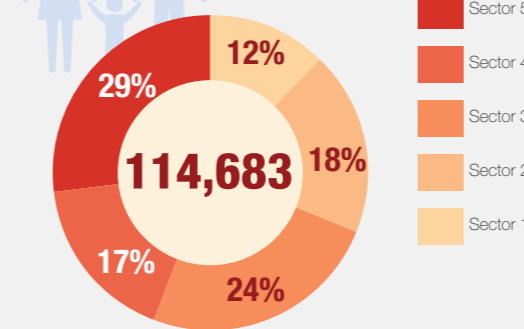

**Overview**

Internally Displaced Persons (IDPs) have been sheltering at the Bentiu protection of civilian (PoC) site since December 2013. There are currently 114,683 IDPs seeking protection in the site. Humanitarian partners and UNMISS are working with the communities to improve the living conditions in the site.

Supported by

Funded by European Union Humanitarian Aid

Schweizerische Eidgenossenschaft  
Confédération suisse  
Confederazione Svizzera  
Confederaziun svizra

**UKaid**  
from the British people

**USAID**  
FROM THE AMERICAN PEOPLE

**Population Heat Map for Bentiu PoC**

Population per Sector

SqM per Person

Population <5 and ≥5 years

Population living in communal shelters and tents

Male and Female Population breakdown

PoC Structures\*

**Population trend Dec 2015 - Jul 2017**