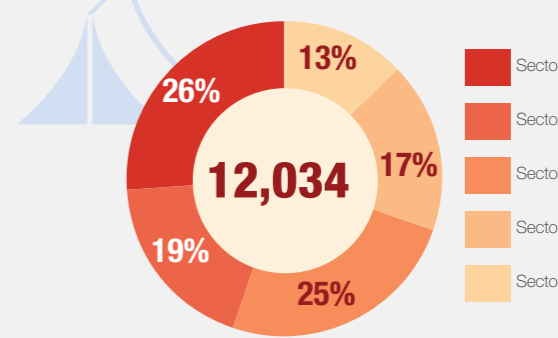

**Overview**

Internally Displaced Persons (IDPs) have been sheltering at the Bentiu protection of civilian (PoC) site since December 2013. There are currently 114,683 IDPs seeking protection in the site. Humanitarian partners and UNMISS are working with the communities to improve the living conditions in the site.

**Population Heat Map for Bentiu PoC**

Population per Sector

SqM per Person

Population <5 and ≥5 years

Population living in communal shelters and tents

Male and Female Population breakdown

PoC Structures\*

**Population trend Dec 2015 - Jul 2017**