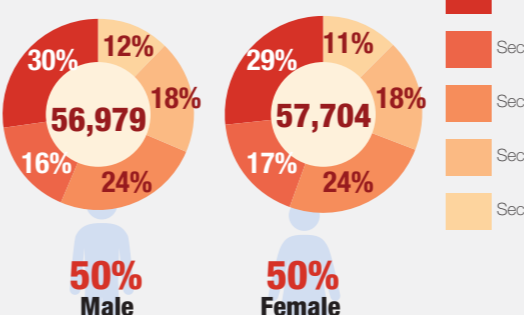

**Population Heat Map for Bentiu PoC**

Population per Sector

SqM per Person

Population <5 and ≥5 years

Population living in communal shelters and tents

Male and Female Population breakdown

PoC Structures\*

**Population trend Dec 2015 - Jul 2017**