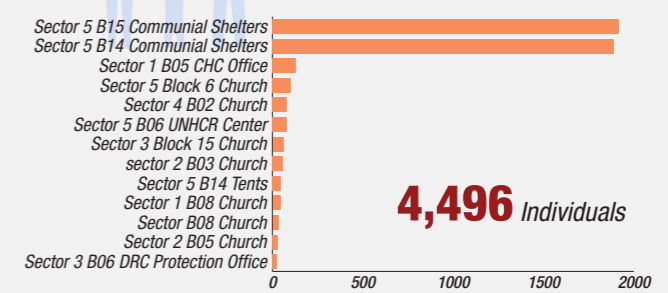

**Overview**

Internally Displaced Persons (IDPs) have been sheltering at the Bentiu protection of civilian (PoC) site since December 2013. There are currently 114,683 IDPs seeking protection in the site. Humanitarian partners and UNMISS are working with the communities to improve the living conditions in the site.

**Population Heat Map for Bentiu PoC**

Population per Sector

SqM per Person

Population <5 and ≥5 years

Population living in communal shelters and tents

Male and Female Population breakdown

PoC Structures\*

**Population trend Dec 2015 - Jul 2017**