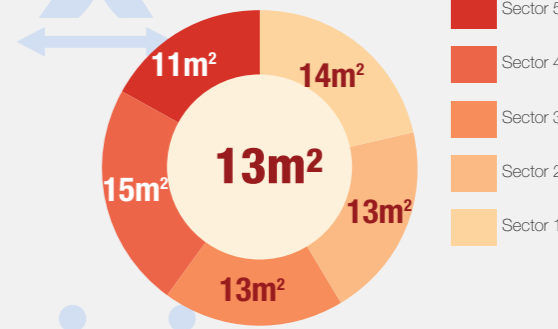

**Overview**

Internally Displaced Persons (IDPs) have been sheltering at the Bentiu protection of civilian (PoC) site since December 2013. There are currently 114,683 IDPs seeking protection in the site. Humanitarian partners and UNMISS are working with the communities to improve the living conditions in the site.

**Population Heat Map for Bentiu PoC**

Population per Sector

SqM per Person

Population <5 and ≥5 years

Population living in communal shelters and tents

Male and Female Population breakdown

PoC Structures\*

**Population trend Dec 2015 - Jul 2017**