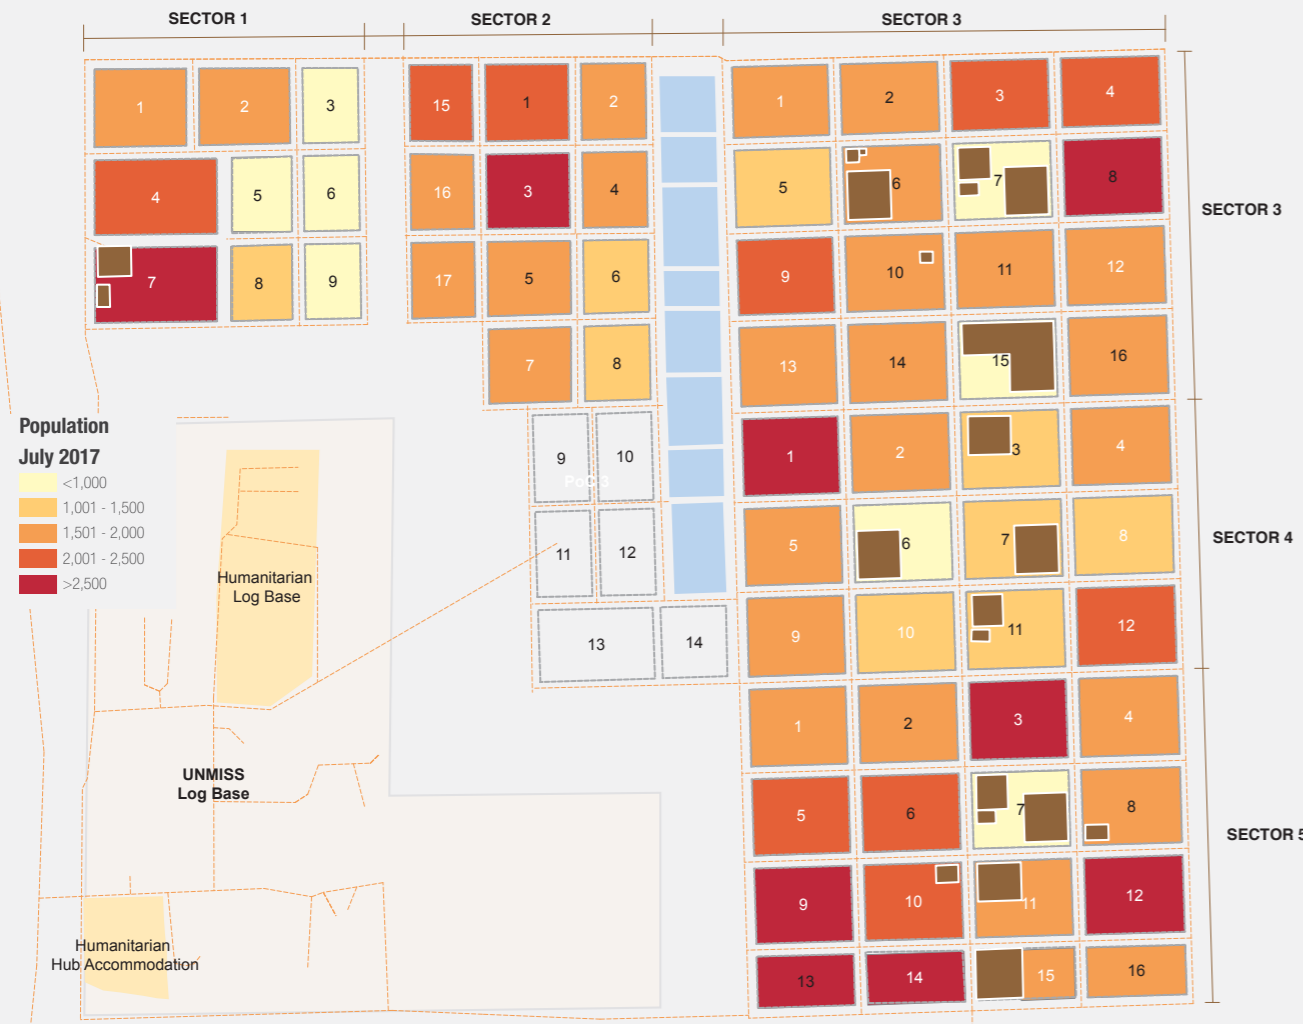

**Overview**

Internally Displaced Persons (IDPs) have been sheltering at the Bentiu protection of civilian (PoC) site since December 2013. There are currently 114,683 IDPs seeking protection in the site. Humanitarian partners and UNMISS are working with the communities to improve the living conditions in the site.

**Population Heat Map for Bentiu PoC**

Population per Sector

SqM per Person

Population <5 and ≥5 years

Population living in communal shelters and tents

Male and Female Population breakdown

PoC Structures\*

**Population trend Dec 2015 - Jul 2017**