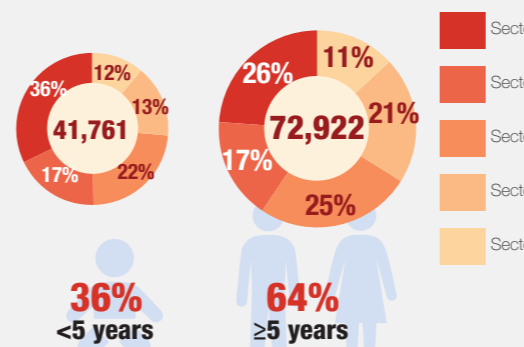

**Overview**

Internally Displaced Persons (IDPs) have been sheltering at the Bentiu protection of civilian (PoC) site since December 2013. There are currently 114,683 IDPs seeking protection in the site. Humanitarian partners and UNMISS are working with the communities to improve the living conditions in the site.

**Population Heat Map for Bentiu PoC**

Population per Sector

SqM per Person

Population <5 and ≥5 years

Population living in communal shelters and tents

Male and Female Population breakdown

PoC Structures\*

**Population trend Dec 2015 - Jul 2017**